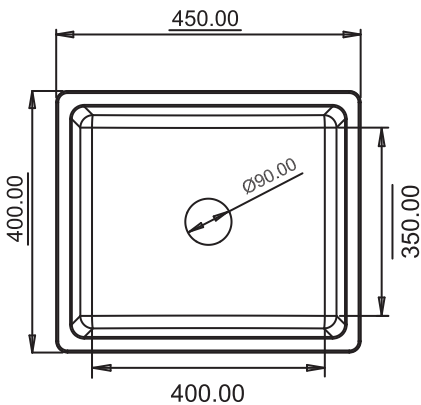

METALLIC: ₹ 6495/-

DIMENSIONS

NEKSTONE®
LUXURY IN SIMPLICITY

GT-2

SIZE: 18"x16"
WEIGHT: 8.7kg.(Aprx.)
MRP:
GRANITE: ₹5340/-
METALLIC: ₹6440/-

DIMENSIONS

NEKSTONE[®]
 LUXURY IN SIMPLICITY

SOLO-S1

SIZE: 21"x18"
WEIGHT: 11.8kg. (Aprx.)

MRP:

GRANITE: ₹ 6250/-
METALLIC: ₹ 7550/-

DIMENSIONS

NEKSTONE®
LUXURY IN SIMPLICITY

SOLO-S2

SIZE: 21"x18"
WEIGHT: 11.8kg. (Aprx.)

MRP: