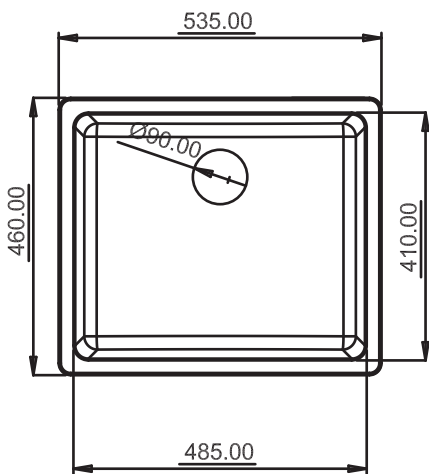

METALLIC: ₹ 6495/-

DIMENSIONS

NEKSTONE®
LUXURY IN SIMPLICITY

GT-2

SIZE: 18"x16"
WEIGHT: 8.7kg.(Aprx.)
MRP:
GRANITE: ₹5340/-
METALLIC: ₹6440/-

DIMENSIONS

NEKSTONE[®]
 LUXURY IN SIMPLICITY

SOLO-S1

SIZE: 21"x18"
WEIGHT: 11.8kg. (Aprx.)

MRP:

GRANITE: ₹ 6250/-
METALLIC: ₹ 7550/-

DIMENSIONS

NEKSTONE®
LUXURY IN SIMPLICITY

SOLO-S2

SIZE: 21"x18"
WEIGHT: 11.8kg. (Aprx.)

MRP: