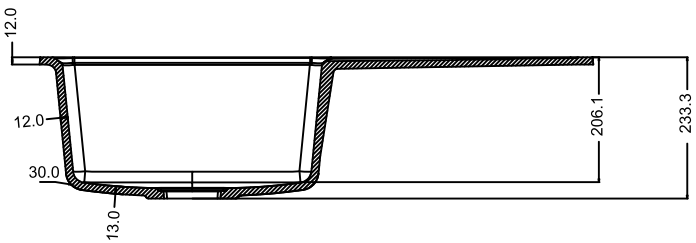

MRP:

GRANITE: ₹6700/-
METALLIC: ₹8210/-

DIMENSIONS

NEKSTONE®
 LUXURY IN SIMPLICITY

ARIEL A1

TOP VIEW

SIZE: 39"x19.5"

WEIGHT: 22.5kg. (Aprx.)

MRP:

GRANITE: ₹ 11225/-

METALLIC: ₹ 13575/-

DIMENSIONS

NEKSTONE®
LUXURY IN SIMPLICITY

EROS-E1

SIZE: 34"x19.5"
WEIGHT: 24kg.(Aprx.)
MRP:
GRANITE: ₹11850/-
METALLIC: ₹14150/-

DIMENSIONS

RUGA

SIZE: 36"x18"
WEIGHT: 17.5kg. (Aprx.)
MRP:
GRANITE: ₹ 11400/-
METALLIC: ₹ 13600/-

DIMENSIONS

AMAZON

SIZE: 37"x18"
WEIGHT: 23kg.(Aprx.)
MRP:
GRANITE: ₹ 15800/-
METALLIC: ₹ 17200/-

DIMENSIONS

BOSS

SIZE: 45"x20"
WEIGHT: 28kg.(Aprx.)
MRP:
GRANITE: ₹22400/-
METALLIC: ₹24600/-