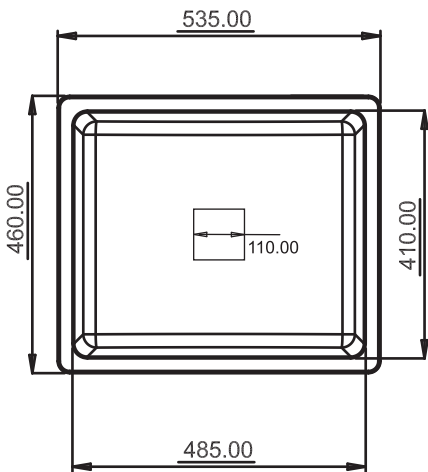

NEKSTONE®
LUXURY IN SIMPLICITY