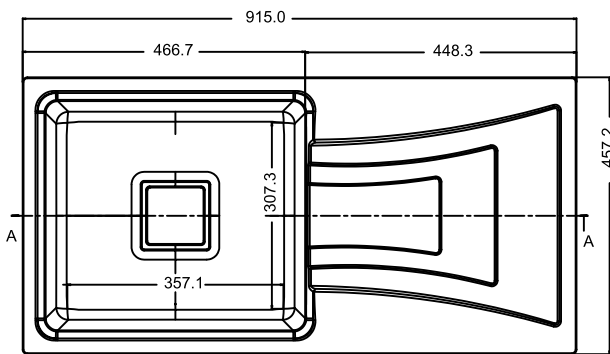

MRP:

GRANITE: ₹6700/-
METALLIC: ₹8210/-

DIMENSIONS

NEKSTONE®
 LUXURY IN SIMPLICITY

ARIEL A1

TOP VIEW

SIZE: 39"x19.5"

WEIGHT: 22.5kg. (Aprx.)

MRP:

GRANITE: ₹ 11225/-

METALLIC: ₹ 13575/-

DIMENSIONS

NEKSTONE®
LUXURY IN SIMPLICITY

EROS-E1

SIZE: 34"x19.5"
WEIGHT: 24kg.(Aprx.)
MRP:
GRANITE: ₹11850/-
METALLIC: ₹14150/-

DIMENSIONS

RUGA

SIZE: 36"x18"
WEIGHT: 17.5kg. (Aprx.)
MRP:
GRANITE: ₹ 11400/-
METALLIC: ₹ 13600/-

DIMENSIONS

AMAZON

SIZE: 37"x18"
WEIGHT: 23kg.(Aprx.)
MRP:
GRANITE: ₹ 15800/-
METALLIC: ₹ 17200/-

DIMENSIONS

BOSS

SIZE: 45"x20"
WEIGHT: 28kg.(Aprx.)
MRP:
GRANITE: ₹22400/-
METALLIC: ₹24600/-