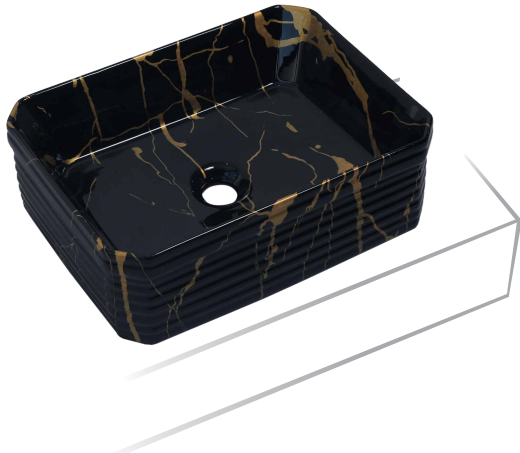

NEKSTONE[®]
LUXURY IN SIMPLICITY

Shape your Lifestyle

HEXA SERIES

Hexa Series. with its rounded and characteristic curve, hexa counter top basin is ideal for a wide variety of applications.

Model : NS801

Size : 455x345x150mm
Mrp : ₹5190

Model : NS802

Size : 455x345x150mm
Mrp : ₹5190

Model : NS804

Size : 455x345x150mm
Mrp : ₹5190

Model : NS807

Size : 455x345x150mm
Mrp : ₹5190

Model : NS808

Size : 455x345x150mm
Mrp : ₹5190