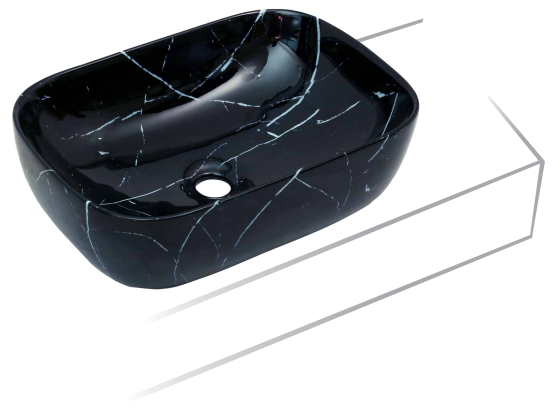

Model : N127

Size : 455x320x150mm
Mrp : ₹3050