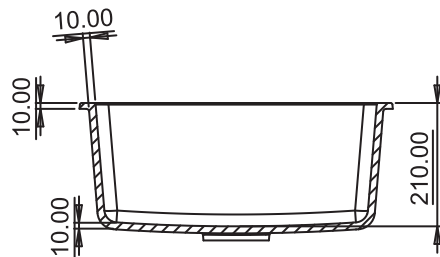

METALLIC: ₹ 6495/-

DIMENSIONS

NEKSTONE®
LUXURY IN SIMPLICITY

GT-2

SIZE: 18"x16"
WEIGHT: 8.7kg.(Aprx.)
MRP:
GRANITE: ₹5340/-
METALLIC: ₹6440/-

DIMENSIONS

NEKSTONE[®]
 LUXURY IN SIMPLICITY

SOLO-S1

SIZE: 21"x18"
WEIGHT: 11.8kg. (Aprx.)

MRP:

GRANITE: ₹ 6250/-
METALLIC: ₹ 7550/-

DIMENSIONS

NEKSTONE®
LUXURY IN SIMPLICITY

SOLO-S2

SIZE: 21"x18"
WEIGHT: 11.8kg. (Aprx.)

MRP: