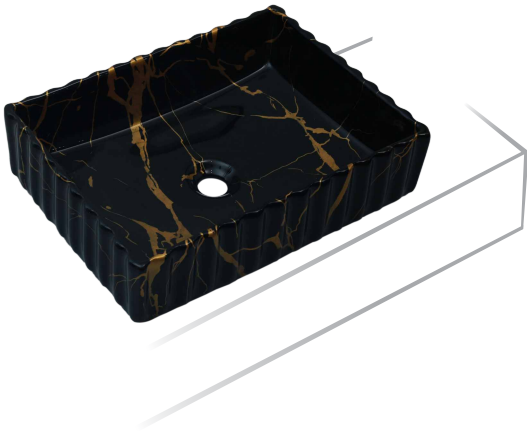

Model : NS1104

Size : 480x355x130mm
Mrp : ₹5210