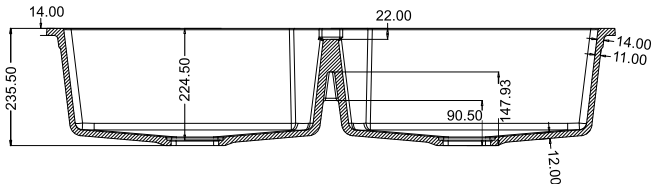

MRP:

GRANITE: ₹ 11225/-

METALLIC: ₹ 13575/-

DIMENSIONS

NEKSTONE®
LUXURY IN SIMPLICITY

EROS-E1

SIZE: 34"x19.5"
WEIGHT: 24kg.(Aprx.)
MRP:
GRANITE: ₹11850/-
METALLIC: ₹14150/-

DIMENSIONS

RUGA

SIZE: 36"x18"
WEIGHT: 17.5kg. (Aprx.)
MRP:
GRANITE: ₹ 11400/-
METALLIC: ₹ 13600/-

DIMENSIONS

AMAZON

SIZE: 37"x18"
WEIGHT: 23kg.(Aprx.)
MRP:
GRANITE: ₹ 15800/-
METALLIC: ₹ 17200/-

DIMENSIONS

BOSS

SIZE: 45"x20"
WEIGHT: 28kg.(Aprx.)
MRP:
GRANITE: ₹22400/-
METALLIC: ₹24600/-

DIMENSIONS

COUPLING SET

MRP:
COUPLING SET: ₹250/-

MRP:
COUPLING SET: ₹200/-

MRP:
COUPLING WITH
CONNECTOR: ₹260/-

MRP:
COUPLING WITH
CONNECTOR: ₹210/-

COUPLING SET

MRP:
COUPLING WITH
CONNECTOR: ₹ 490/-