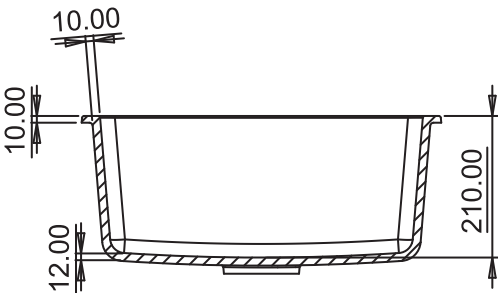

VEGA-V2

SIZE: 24"x18"
WEIGHT: 12kg.(Aprx.)

MRP:

GRANITE: ₹6700/-
METALLIC: ₹8210/-

DIMENSIONS

NEKSTONE®
 LUXURY IN SIMPLICITY

VEGA-V3

SIZE: 24"x18"
WEIGHT: 12kg.(Aprx.)

MRP:

GRANITE: ₹6700/-
METALLIC: ₹8210/-

DIMENSIONS

NEKSTONE®
 LUXURY IN SIMPLICITY

ARIEL A1

TOP VIEW

SIZE: 39"x19.5"

WEIGHT: 22.5kg. (Aprx.)