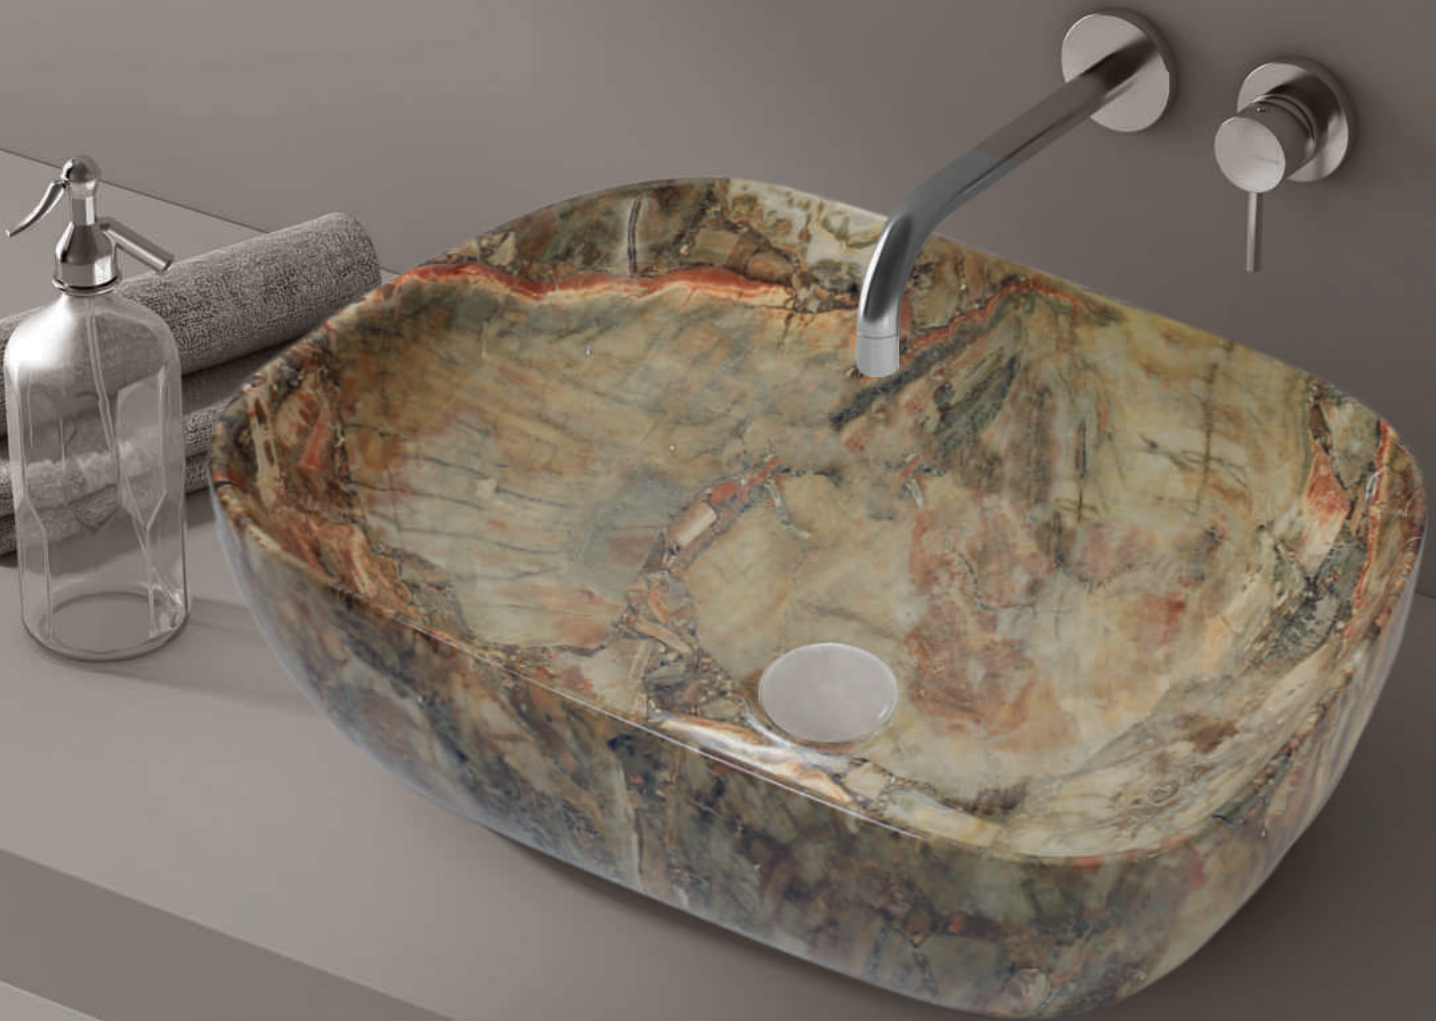

Model : N126

Size : 455x320x150mm
Mrp : ₹3050

Model : N127

Size : 455x320x150mm
Mrp : ₹3050

Alpha ✨
Table Top Basin

Model : N125

Size : 455x320x150mm

Mrp : ₹3050