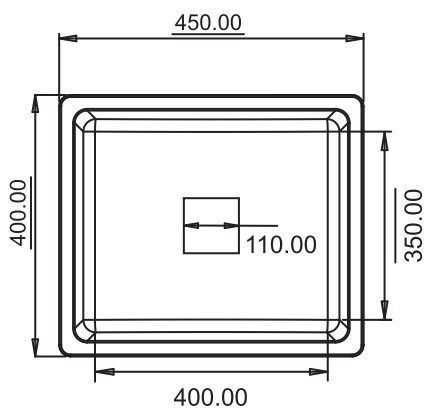

DIMENSIONS

NEKSTONE®
LUXURY IN SIMPLICITY