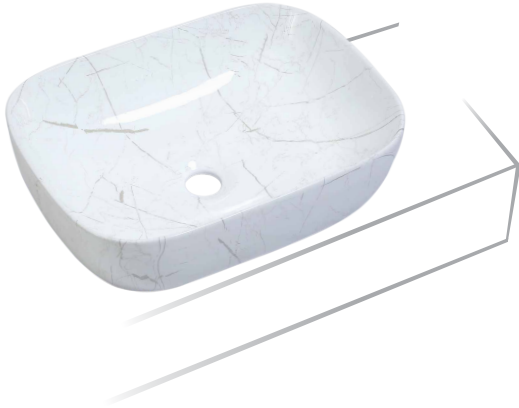

Model : N129

Size : 455x320x150mm
Mrp : ₹3050