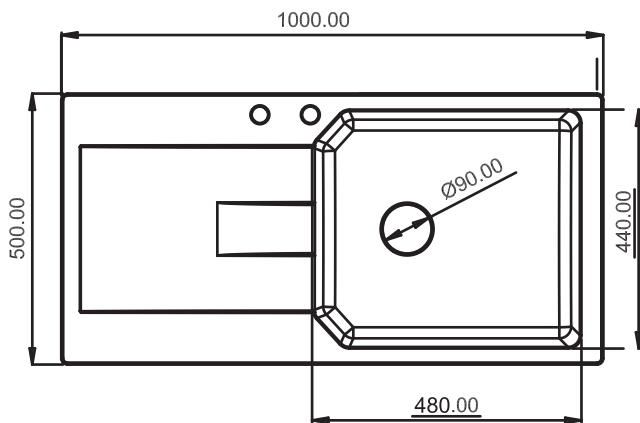

MRP:

GRANITE: ₹6700/-
METALLIC: ₹8210/-

DIMENSIONS

NEKSTONE®
 LUXURY IN SIMPLICITY

ARIEL A1

TOP VIEW

SIZE: 39"x19.5"

WEIGHT: 22.5kg. (Aprx.)

MRP:

GRANITE: ₹ 11225/-

METALLIC: ₹ 13575/-

DIMENSIONS

NEKSTONE®
LUXURY IN SIMPLICITY

EROS-E1

SIZE: 34"x19.5"
WEIGHT: 24kg.(Aprx.)
MRP:
GRANITE: ₹11850/-
METALLIC: ₹14150/-

DIMENSIONS

RUGA

SIZE: 36"x18"
WEIGHT: 17.5kg. (Aprx.)
MRP:
GRANITE: ₹ 11400/-
METALLIC: ₹ 13600/-

DIMENSIONS

AMAZON

SIZE: 37"x18"
WEIGHT: 23kg.(Aprx.)
MRP:
GRANITE: ₹ 15800/-
METALLIC: ₹ 17200/-

DIMENSIONS

BOSS

SIZE: 45"x20"
WEIGHT: 28kg.(Aprx.)
MRP:
GRANITE: ₹22400/-
METALLIC: ₹24600/-