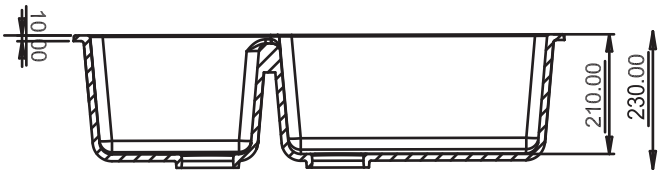

MRP:

GRANITE: ₹6700/-
METALLIC: ₹8210/-

DIMENSIONS

NEKSTONE®
 LUXURY IN SIMPLICITY

ARIEL A1

TOP VIEW

SIZE: 39"x19.5"

WEIGHT: 22.5kg. (Aprx.)

MRP:

GRANITE: ₹ 11225/-

METALLIC: ₹ 13575/-

DIMENSIONS

NEKSTONE®
LUXURY IN SIMPLICITY

EROS-E1

SIZE: 34"x19.5"
WEIGHT: 24kg.(Aprx.)
MRP:
GRANITE: ₹11850/-
METALLIC: ₹14150/-

DIMENSIONS

RUGA

SIZE: 36"x18"
WEIGHT: 17.5kg. (Aprx.)
MRP:
GRANITE: ₹ 11400/-
METALLIC: ₹ 13600/-

DIMENSIONS

AMAZON

SIZE: 37"x18"
WEIGHT: 23kg.(Aprx.)
MRP:
GRANITE: ₹ 15800/-
METALLIC: ₹ 17200/-

DIMENSIONS

BOSS

SIZE: 45"x20"
WEIGHT: 28kg.(Aprx.)
MRP:
GRANITE: ₹22400/-
METALLIC: ₹24600/-