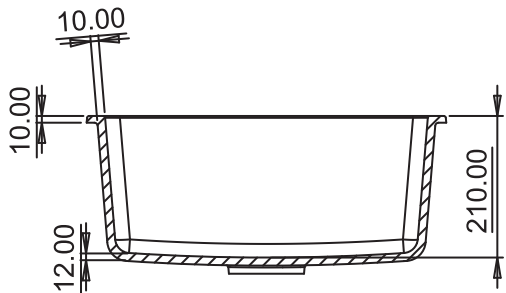

VEGA-V2

SIZE: 24"x18"
WEIGHT: 12kg.(Aprx.)

MRP:

GRANITE: ₹6700/-
METALLIC: ₹8210/-

DIMENSIONS

NEKSTONE®
 LUXURY IN SIMPLICITY

VEGA-V3

SIZE: 24"x18"
WEIGHT: 12kg.(Aprx.)

MRP:

GRANITE: ₹6700/-
METALLIC: ₹8210/-

DIMENSIONS

NEKSTONE®
 LUXURY IN SIMPLICITY

ARIEL A1

TOP VIEW

SIZE: 39"x19.5"

WEIGHT: 22.5kg. (Aprx.)