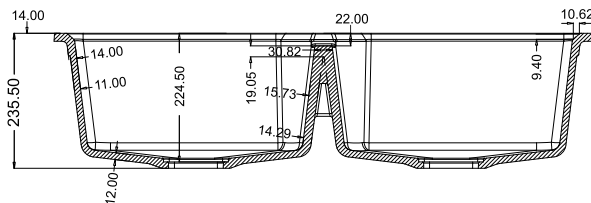

MRP:

GRANITE: ₹ 11225/-

METALLIC: ₹ 13575/-

DIMENSIONS

NEKSTONE®
LUXURY IN SIMPLICITY

EROS-E1

SIZE: 34"x19.5"
WEIGHT: 24kg.(Aprx.)
MRP:
GRANITE: ₹11850/-
METALLIC: ₹14150/-

DIMENSIONS

RUGA

SIZE: 36"x18"
WEIGHT: 17.5kg. (Aprx.)
MRP:
GRANITE: ₹ 11400/-
METALLIC: ₹ 13600/-

DIMENSIONS

AMAZON

SIZE: 37"x18"
WEIGHT: 23kg.(Aprx.)
MRP:
GRANITE: ₹ 15800/-
METALLIC: ₹ 17200/-

DIMENSIONS

BOSS

SIZE: 45"x20"
WEIGHT: 28kg.(Aprx.)
MRP:
GRANITE: ₹22400/-
METALLIC: ₹24600/-

DIMENSIONS

COUPLING SET

MRP:
COUPLING SET: ₹250/-

MRP:
COUPLING SET: ₹200/-

MRP:
COUPLING WITH
CONNECTOR: ₹260/-

MRP:
COUPLING WITH
CONNECTOR: ₹210/-

COUPLING SET

MRP:
COUPLING WITH
CONNECTOR: ₹ 490/-