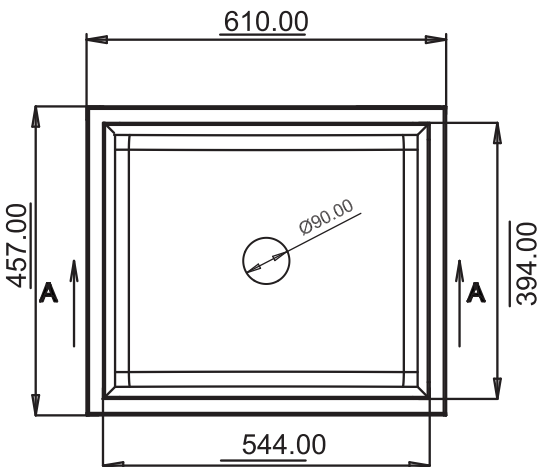

VEGA-V2

SIZE: 24"x18"
WEIGHT: 12kg.(Aprx.)

MRP:

GRANITE: ₹6700/-
METALLIC: ₹8210/-

DIMENSIONS

NEKSTONE®
 LUXURY IN SIMPLICITY

VEGA-V3

SIZE: 24"x18"
WEIGHT: 12kg.(Aprx.)

MRP:

GRANITE: ₹6700/-
METALLIC: ₹8210/-

DIMENSIONS

NEKSTONE®
 LUXURY IN SIMPLICITY

ARIEL A1

TOP VIEW

SIZE: 39"x19.5"

WEIGHT: 22.5kg. (Aprx.)