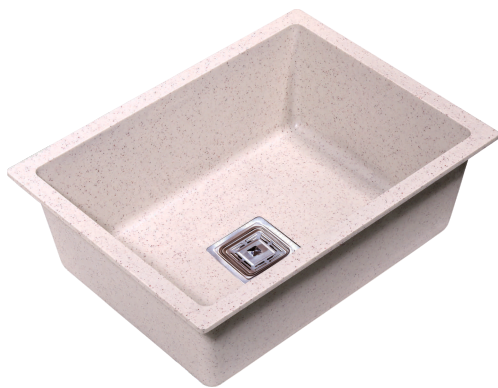

SIZE: 24"x18"
WEIGHT: 12kg.(Aprx.)

MRP:

GRANITE: ₹6700/-
METALLIC: ₹8210/-