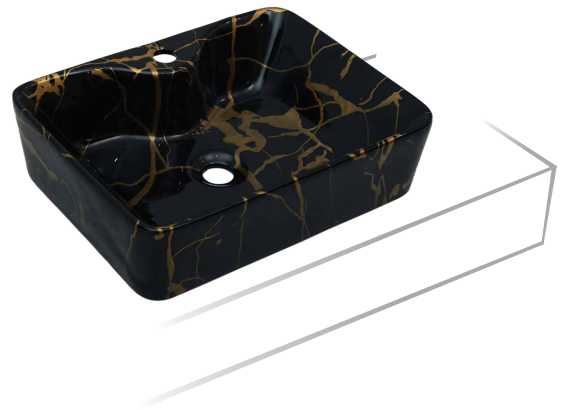

Size : 385x295x150mm
Mrp : ₹3600

Model : NS939

Size : 385x295x150mm
Mrp : ₹3600

NEKSTONE[®]
LUXURY IN SIMPLICITY

Shape you Lifestyle

OPEL SERIES

Opel Series. of colour basins that speaks about art and personality.

Model : NS702

Size : 495x580x130mm
Mrp : ₹3990

Model : NS704

Size : 495x580x130mm
Mrp : ₹3990

Model : NS708

Size : 495x580x130mm
Mrp : ₹3990

Model : NS709

Size : 495x580x130mm
Mrp : ₹3990