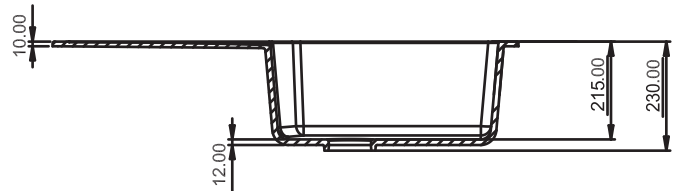

VEGA-V2

SIZE: 24"x18"
WEIGHT: 12kg.(Aprx.)

MRP:

GRANITE: ₹6700/-
METALLIC: ₹8210/-

DIMENSIONS

NEKSTONE®
 LUXURY IN SIMPLICITY

VEGA-V3

SIZE: 24"x18"
WEIGHT: 12kg.(Aprx.)

MRP:

GRANITE: ₹6700/-
METALLIC: ₹8210/-

DIMENSIONS

NEKSTONE®
 LUXURY IN SIMPLICITY

ARIEL A1

TOP VIEW

SIZE: 39"x19.5"

WEIGHT: 22.5kg. (Aprx.)

MRP:

GRANITE: ₹ 11225/-

METALLIC: ₹ 13575/-

DIMENSIONS

NEKSTONE®
LUXURY IN SIMPLICITY

EROS-E1

SIZE: 34"x19.5"
WEIGHT: 24kg.(Aprx.)
MRP:
GRANITE: ₹11850/-
METALLIC: ₹14150/-

DIMENSIONS

RUGA

SIZE: 36"x18"
WEIGHT: 17.5kg. (Aprx.)
MRP:
GRANITE: ₹ 11400/-
METALLIC: ₹ 13600/-

DIMENSIONS

AMAZON

SIZE: 37"x18"
WEIGHT: 23kg.(Aprx.)
MRP:
GRANITE: ₹ 15800/-
METALLIC: ₹ 17200/-

DIMENSIONS

BOSS

SIZE: 45"x20"
WEIGHT: 28kg.(Aprx.)
MRP:
GRANITE: ₹22400/-
METALLIC: ₹24600/-