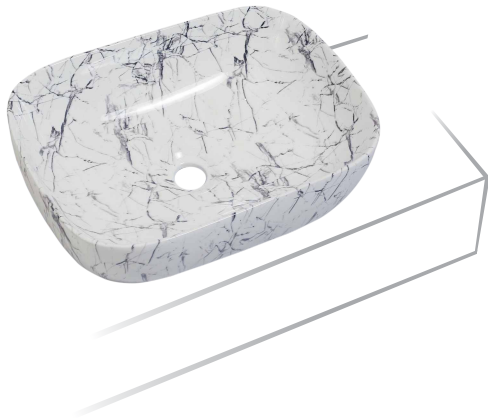

Model : N101

Size : 455x320x150mm
Mrp : ₹3050