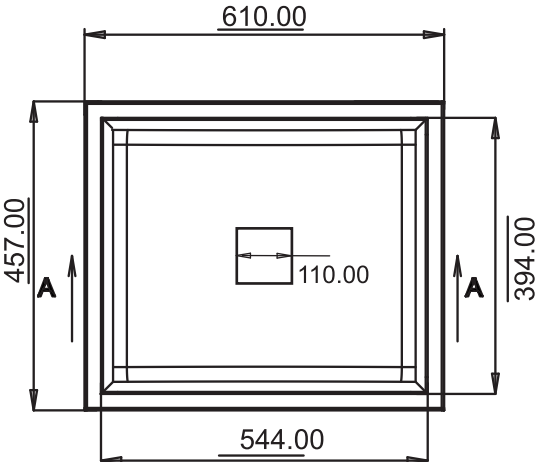

VEGA-V2

SIZE: 24"x18"
WEIGHT: 12kg.(Aprx.)

MRP:

GRANITE: ₹6700/-
METALLIC: ₹8210/-

DIMENSIONS

NEKSTONE®
 LUXURY IN SIMPLICITY

VEGA-V3

SIZE: 24"x18"
WEIGHT: 12kg.(Aprx.)

MRP:

GRANITE: ₹6700/-
METALLIC: ₹8210/-

DIMENSIONS

NEKSTONE®
 LUXURY IN SIMPLICITY

ARIEL A1

TOP VIEW

SIZE: 39"x19.5"

WEIGHT: 22.5kg. (Aprx.)