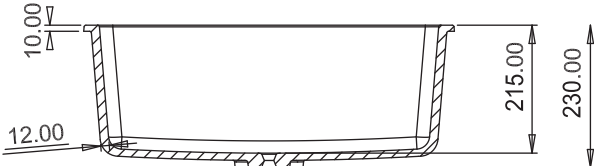

SIZE: 21"x18"
WEIGHT: 11.8kg. (Aprx.)

MRP:

GRANITE: ₹ 6250/-
METALLIC: ₹ 7550/-

DIMENSIONS

NEKSTONE®
LUXURY IN SIMPLICITY

SOLO-S2

SIZE: 21"x18"
WEIGHT: 11.8kg. (Aprx.)

MRP:

GRANITE: ₹ 6250/-
METALLIC: ₹ 7550/-

DIMENSIONS

NEKSTONE®
 LUXURY IN SIMPLICITY

VEGA-V1

SIZE: 24"x18"
WEIGHT: 14kg.(Aprx.)
MRP:
GRANITE: ₹6700/-
METALLIC: ₹8210/-

DIMENSIONS

NEKSTONE[®]
 LUXURY IN SIMPLICITY

VEGA-V2

SIZE: 24"x18"
WEIGHT: 12kg.(Aprx.)

MRP:

GRANITE: ₹6700/-
METALLIC: ₹8210/-

DIMENSIONS

NEKSTONE®
 LUXURY IN SIMPLICITY

VEGA-V3

SIZE: 24"x18"
WEIGHT: 12kg.(Aprx.)

MRP:

GRANITE: ₹6700/-
METALLIC: ₹8210/-

DIMENSIONS

NEKSTONE®
 LUXURY IN SIMPLICITY

ARIEL A1

TOP VIEW

SIZE: 39"x19.5"

WEIGHT: 22.5kg. (Aprx.)