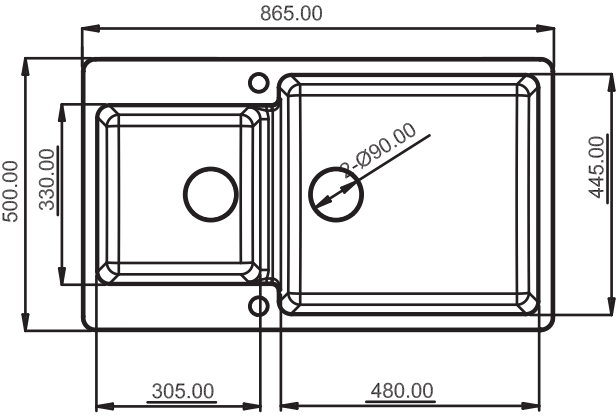

MRP:

GRANITE: ₹6700/-
METALLIC: ₹8210/-

DIMENSIONS

NEKSTONE®
 LUXURY IN SIMPLICITY

ARIEL A1

TOP VIEW

SIZE: 39"x19.5"

WEIGHT: 22.5kg. (Aprx.)

MRP:

GRANITE: ₹ 11225/-

METALLIC: ₹ 13575/-

DIMENSIONS

NEKSTONE®
LUXURY IN SIMPLICITY

EROS-E1

SIZE: 34"x19.5"
WEIGHT: 24kg.(Aprx.)
MRP:
GRANITE: ₹11850/-
METALLIC: ₹14150/-

DIMENSIONS

RUGA

SIZE: 36"x18"
WEIGHT: 17.5kg. (Aprx.)
MRP:
GRANITE: ₹ 11400/-
METALLIC: ₹ 13600/-

DIMENSIONS

AMAZON

SIZE: 37"x18"
WEIGHT: 23kg.(Aprx.)
MRP:
GRANITE: ₹ 15800/-
METALLIC: ₹ 17200/-

DIMENSIONS

BOSS

SIZE: 45"x20"
WEIGHT: 28kg.(Aprx.)
MRP:
GRANITE: ₹22400/-
METALLIC: ₹24600/-