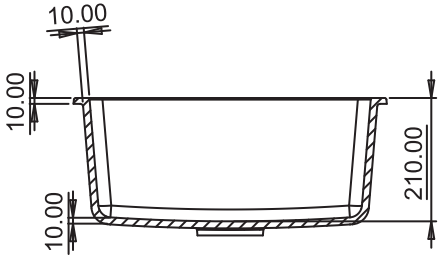

METALLIC: ₹ 6495/-

DIMENSIONS

NEKSTONE®
LUXURY IN SIMPLICITY

GT-2

SIZE: 18"x16"
WEIGHT: 8.7kg.(Aprx.)
MRP:
GRANITE: ₹5340/-
METALLIC: ₹6440/-

DIMENSIONS

NEKSTONE[®]
 LUXURY IN SIMPLICITY

SOLO-S1

SIZE: 21"x18"
WEIGHT: 11.8kg. (Aprx.)

MRP:

GRANITE: ₹ 6250/-
METALLIC: ₹ 7550/-

DIMENSIONS

NEKSTONE®
LUXURY IN SIMPLICITY

SOLO-S2

SIZE: 21"x18"
WEIGHT: 11.8kg. (Aprx.)

MRP: