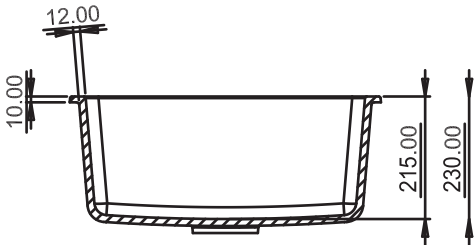

METALLIC: ₹ 6495/-

DIMENSIONS

NEKSTONE®
LUXURY IN SIMPLICITY

GT-2

SIZE: 18"x16"
WEIGHT: 8.7kg.(Aprx.)
MRP:
GRANITE: ₹5340/-
METALLIC: ₹6440/-

DIMENSIONS

NEKSTONE[®]
 LUXURY IN SIMPLICITY

SOLO-S1

SIZE: 21"x18"
WEIGHT: 11.8kg. (Aprx.)

MRP:

GRANITE: ₹ 6250/-
METALLIC: ₹ 7550/-

DIMENSIONS

NEKSTONE®
LUXURY IN SIMPLICITY

SOLO-S2

SIZE: 21"x18"
WEIGHT: 11.8kg. (Aprx.)

MRP:

GRANITE: ₹ 6250/-
METALLIC: ₹ 7550/-

DIMENSIONS

NEKSTONE®
 LUXURY IN SIMPLICITY

VEGA-V1

SIZE: 24"x18"
WEIGHT: 14kg.(Aprx.)
MRP:
GRANITE: ₹6700/-
METALLIC: ₹8210/-

DIMENSIONS

NEKSTONE[®]
 LUXURY IN SIMPLICITY