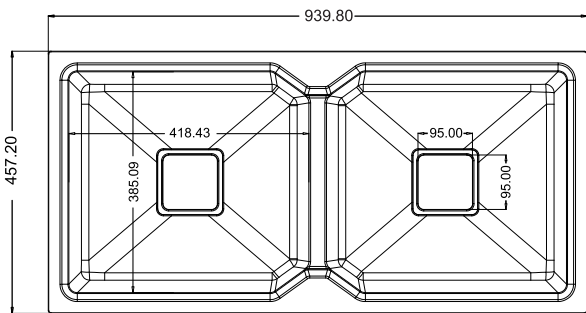

MRP:

GRANITE: ₹6700/-
METALLIC: ₹8210/-

DIMENSIONS

NEKSTONE®
 LUXURY IN SIMPLICITY

ARIEL A1

TOP VIEW

SIZE: 39"x19.5"

WEIGHT: 22.5kg. (Aprx.)

MRP:

GRANITE: ₹ 11225/-

METALLIC: ₹ 13575/-

DIMENSIONS

NEKSTONE®
LUXURY IN SIMPLICITY

EROS-E1

SIZE: 34"x19.5"
WEIGHT: 24kg.(Aprx.)
MRP:
GRANITE: ₹11850/-
METALLIC: ₹14150/-

DIMENSIONS

RUGA

SIZE: 36"x18"
WEIGHT: 17.5kg. (Aprx.)
MRP:
GRANITE: ₹ 11400/-
METALLIC: ₹ 13600/-

DIMENSIONS

AMAZON

SIZE: 37"x18"
WEIGHT: 23kg.(Aprx.)
MRP:
GRANITE: ₹ 15800/-
METALLIC: ₹ 17200/-

DIMENSIONS

BOSS

SIZE: 45"x20"
WEIGHT: 28kg.(Aprx.)
MRP:
GRANITE: ₹22400/-
METALLIC: ₹24600/-

DIMENSIONS

COUPLING SET

MRP:
COUPLING SET: ₹250/-

MRP:
COUPLING SET: ₹200/-

MRP:
COUPLING WITH
CONNECTOR: ₹260/-

MRP:
COUPLING WITH
CONNECTOR: ₹210/-

COUPLING SET

MRP:
COUPLING WITH
CONNECTOR: ₹ 490/-