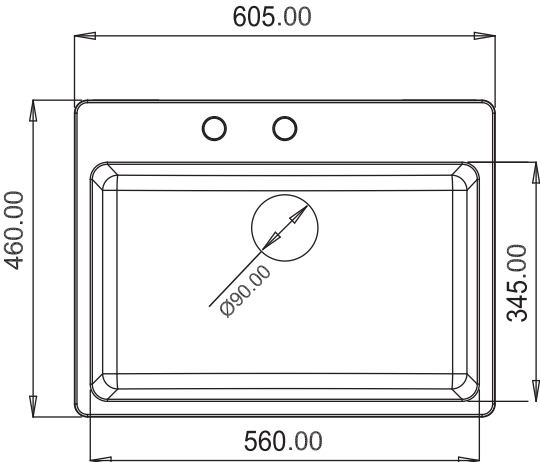

SIZE: 21"x18"
WEIGHT: 11.8kg. (Aprx.)

MRP:

GRANITE: ₹ 6250/-
METALLIC: ₹ 7550/-

DIMENSIONS

NEKSTONE®
LUXURY IN SIMPLICITY

SOLO-S2

SIZE: 21"x18"
WEIGHT: 11.8kg. (Aprx.)

MRP:

GRANITE: ₹ 6250/-
METALLIC: ₹ 7550/-

DIMENSIONS

NEKSTONE®
 LUXURY IN SIMPLICITY

VEGA-V1

SIZE: 24"x18"
WEIGHT: 14kg.(Aprx.)
MRP:
GRANITE: ₹6700/-
METALLIC: ₹8210/-

DIMENSIONS

NEKSTONE[®]
 LUXURY IN SIMPLICITY

VEGA-V2

SIZE: 24"x18"
WEIGHT: 12kg.(Aprx.)

MRP:

GRANITE: ₹6700/-
METALLIC: ₹8210/-

DIMENSIONS

NEKSTONE®
 LUXURY IN SIMPLICITY

VEGA-V3

SIZE: 24"x18"
WEIGHT: 12kg.(Aprx.)