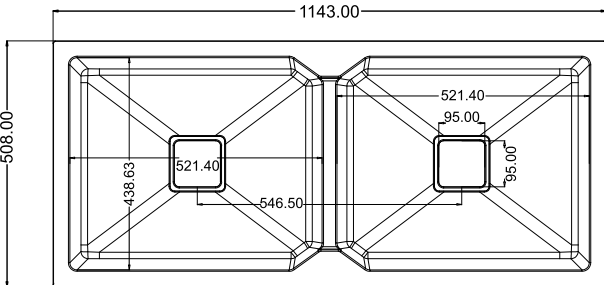

DIMENSIONS