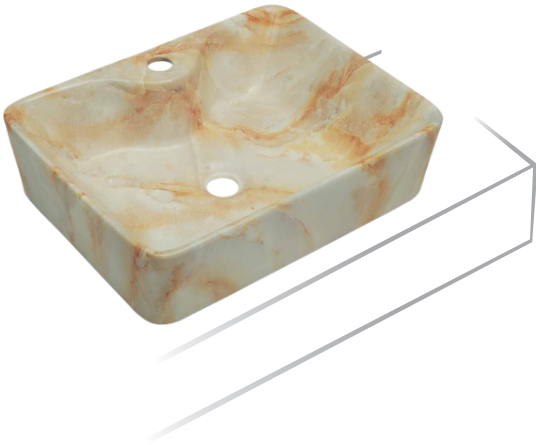

Model : NS702

Size : 495x580x130mm
Mrp : ₹3990