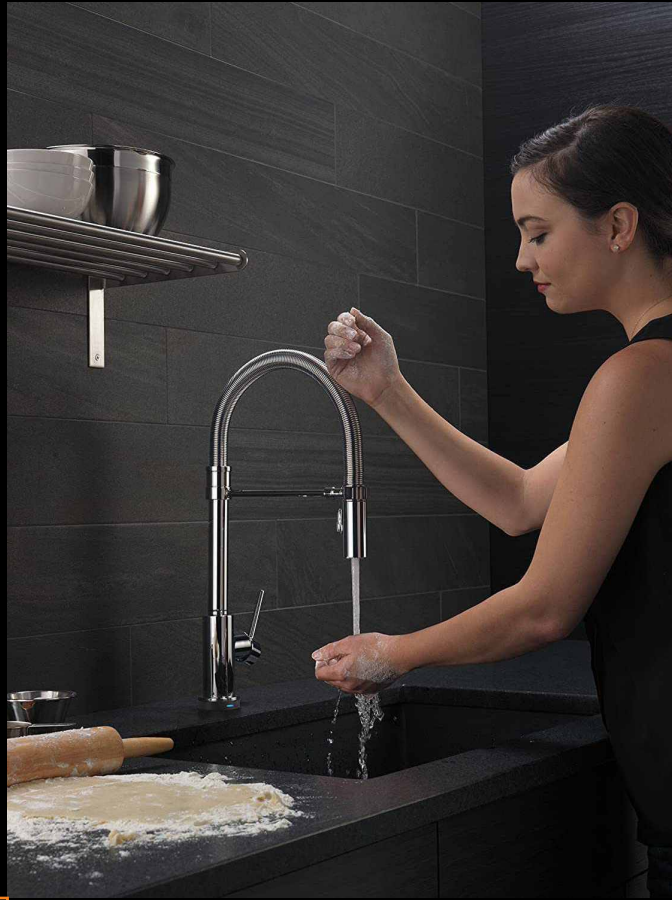

LUXURY IN SIMPLICITY

EXCLUSIVE QUARTZ
KITCHEN SINK