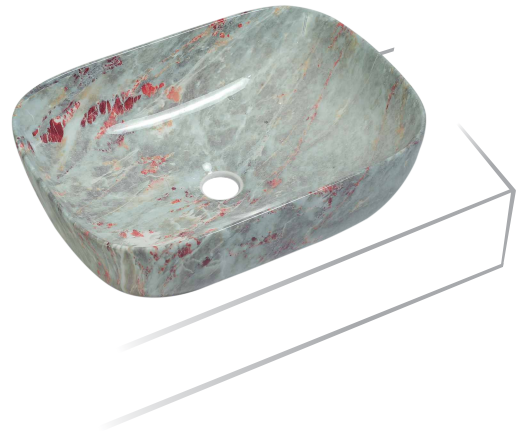

Model : N130

Size : 455x320x150mm
Mrp : ₹3050