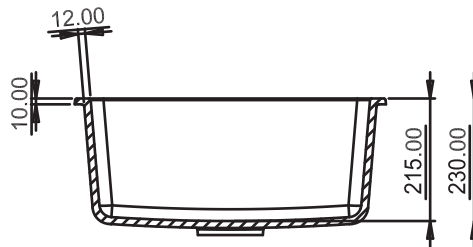

METALLIC: ₹ 6495/-

DIMENSIONS

NEKSTONE®
LUXURY IN SIMPLICITY

GT-2

SIZE: 18"x16"
WEIGHT: 8.7kg.(Aprx.)
MRP:
GRANITE: ₹5340/-
METALLIC: ₹6440/-

DIMENSIONS

NEKSTONE[®]
 LUXURY IN SIMPLICITY

SOLO-S1

SIZE: 21"x18"
WEIGHT: 11.8kg. (Aprx.)

MRP:

GRANITE: ₹ 6250/-
METALLIC: ₹ 7550/-

DIMENSIONS

NEKSTONE®
LUXURY IN SIMPLICITY

SOLO-S2

SIZE: 21"x18"
WEIGHT: 11.8kg. (Aprx.)

MRP: